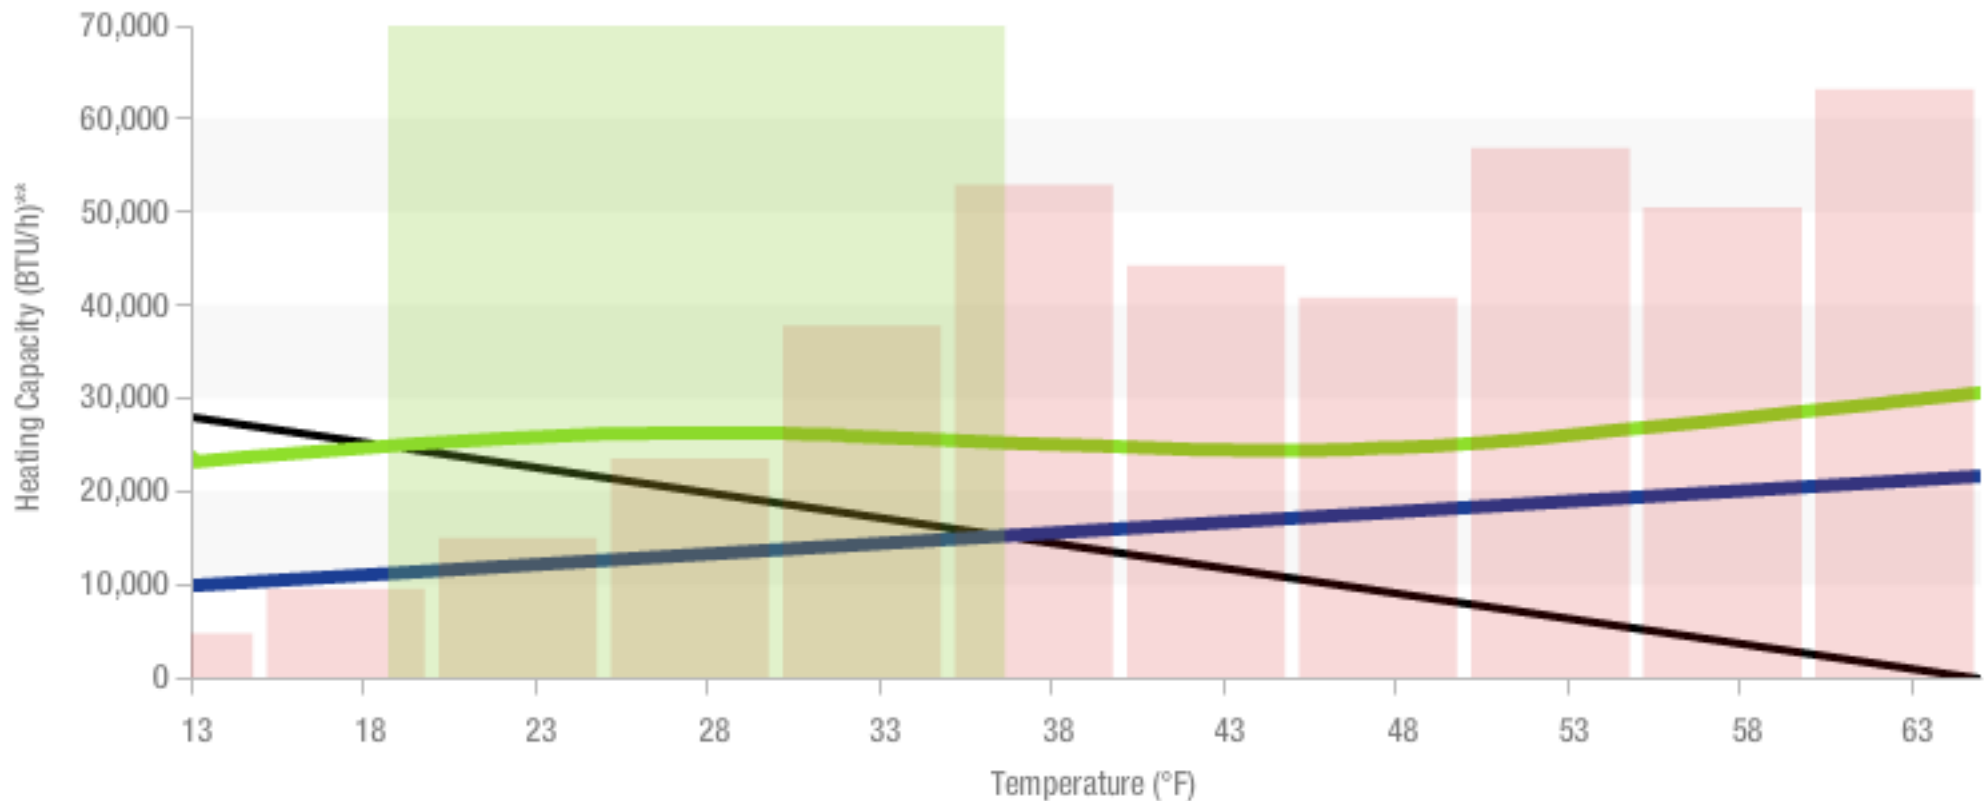

Heating and Cooling Hours for Baltimore, MD

Total Heating Hours

6,483

Total Cooling Hours

2,277

Total Hours

8,760

Heating Capacities of 25VNA024A**30 + FE4ANF002 vs Standard 1.5 Ton system

— Max Heating Load — Standard System Capacity — GreenSpeed System Capacity

| Heating Hours* | GreenSpeed Heat Pump Only Heating Hours* | GreenSpeed Heat Pump Only Heating Hours Increase* | GreenSpeed Heat Pump Only Hours / Total Heating Hours* |
|----------------|--|---|--|
| 4,918 | 6,294 | 28% | 97% |

*Heat pump only heating hours indicates that no auxiliary heat is required.

**Gross heating capacity does not include defrost effect.