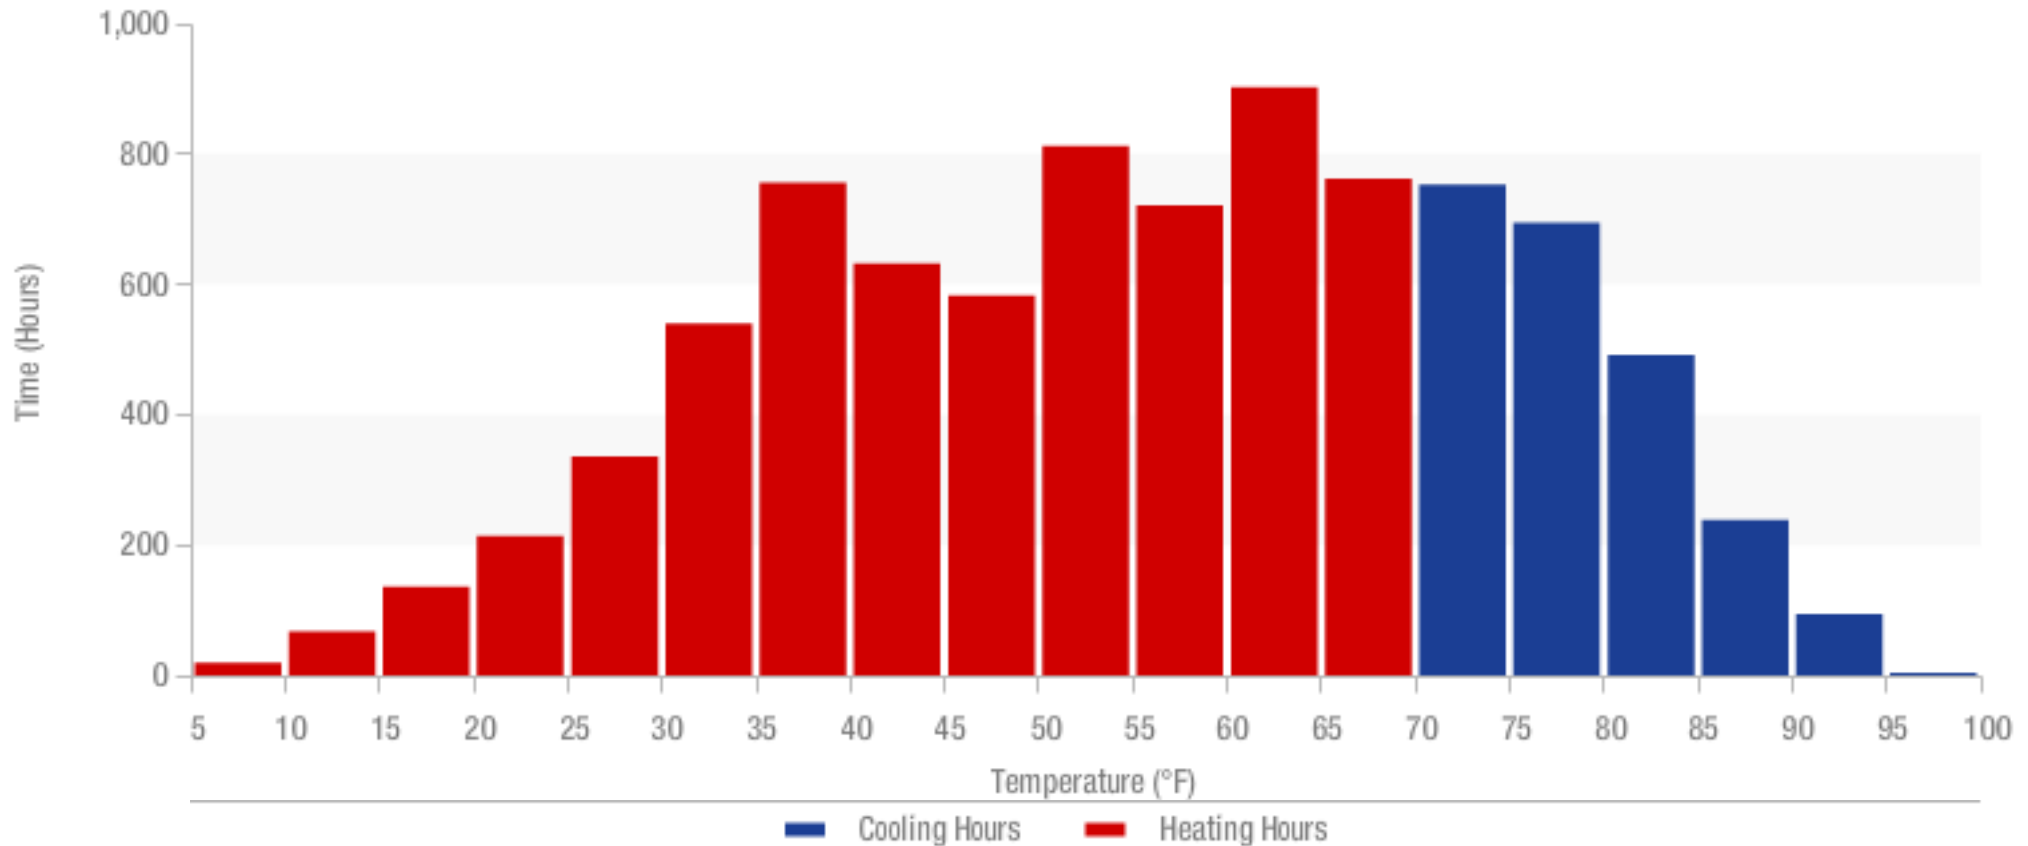

Heating and Cooling Hours for Baltimore, MD

Total Heating Hours

6,483

Total Cooling Hours

2,277

Total Hours

8,760

Heating Capacities of 25VNA024A**30 + FE4ANF002 vs Standard 1.5 Ton system

— Max Heating Load — Standard System Capacity — GreenSpeed System Capacity

| Heating Hours* | GreenSpeed Heat Pump Only Heating Hours* | GreenSpeed Heat Pump Only Heating Hours Increase* | GreenSpeed Heat Pump Only Hours / Total Heating Hours* |
|----------------|--|---|--|
| 4,918 | 6,294 | 28% | 97% |